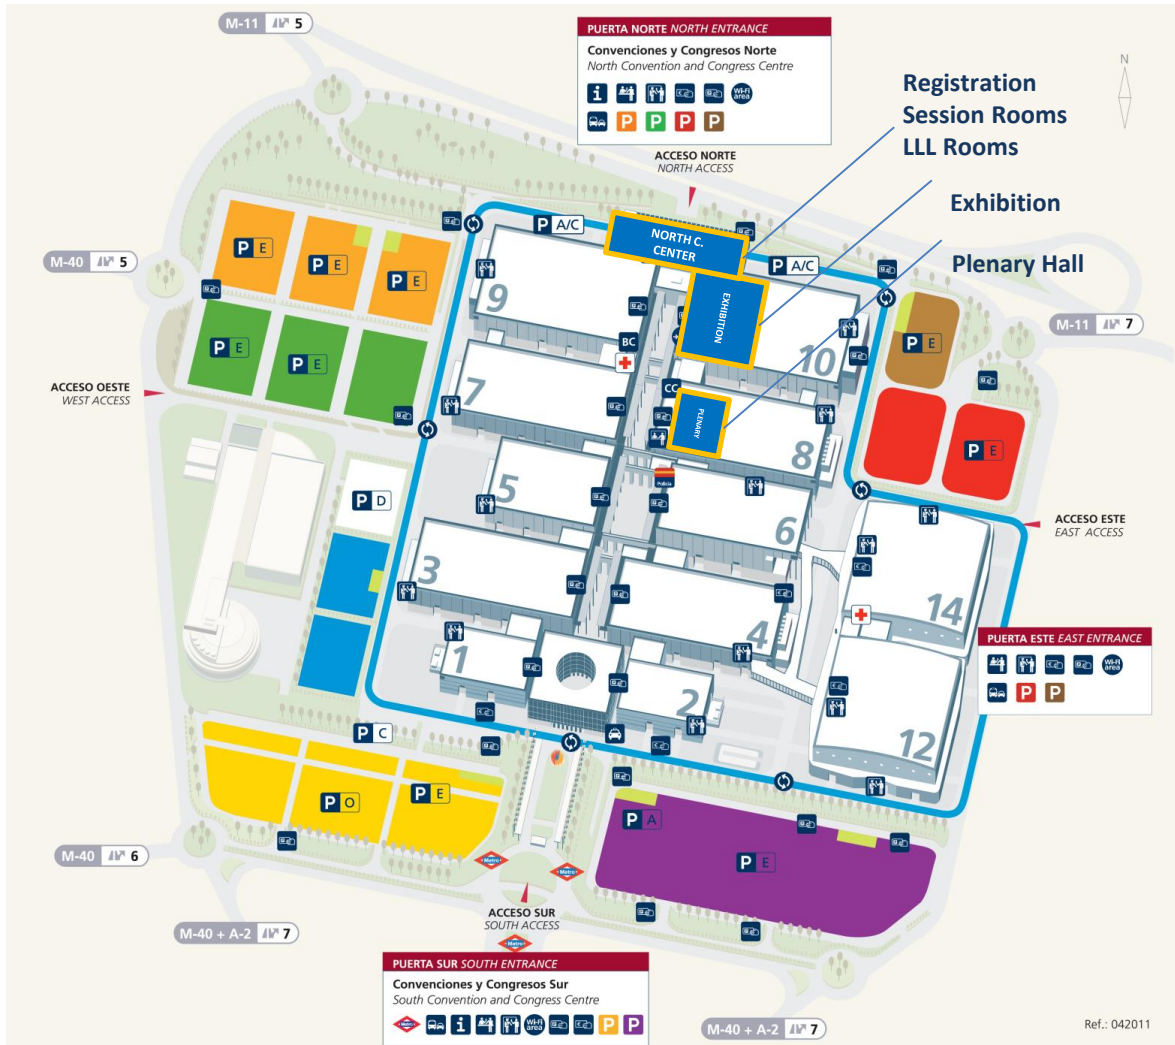

IFEMA Floorplan

- North Convention Center (Registration, Session & LLL rooms N101-N118)
- Hall 10 (exhibition & posters)
- Hall 8 (plenary room)

North Convention Center Level 1 Floorplan (Registration on Level 0)